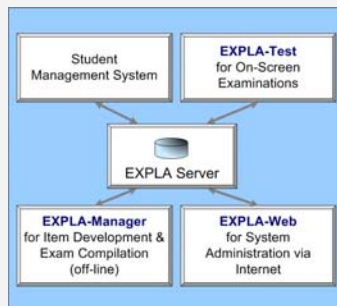

## for PC-aided foreign worker assessment

EXPLA® is the professional examination platform of Christiani for on-screen examinations.

EXPLA enables...

- creation of new questions banks structured and tailored to the customer's needs
- authoring of questions
- compilation of exams, intermediate tests, and exercises
- registering examinees in the EXPLA student data base
- assigning tests or exercises to single examinees and complete classes or groups
- testing single trainees at any place or whole groups of examinees in a test centre
- supervision of running tests
- automatic evaluation of the examinee's responses
- printing of certificates instantly after the test
- highest secrecy measures to avoid leaking
- generating comprehensive and detailed reporting on the outcome of examinations

EXPLA-Manager is the software for the customer to develop test items off-line. Questions, tasks, or information pages for the test can be created without any Internet connection. Comfortable wizards help to enter the items in a correct format. Wizards for many test item types are provided. After the items have been developed, they can be easily uploaded to the EXPLA server.

EXPLA-Test is the software to sit the examinations at the PC. It is programmed as a Smart client.

On-screen examinations can be done on-line and off-line with EXPLA-Test.

The main features of EXPLA-Test are:

- Software to configure PCs in a class room for a highly secure for on-screen tests.
- Many different question types are available.
- Questions can include sound and audio.
- An examinee will log on for a test, do the test, and finish it.
- The program sends the examinee's answers instantly to the EXPLA server.
- The answers of the candidates are evaluated automatically by the software and certificates can be printed immediately.